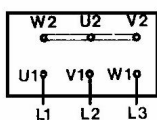

Connection Y
400 V