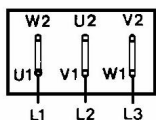

GSA1
HP: 1
Kw: 0.75
V: 230/400
A: 3/1.7
Hz: 50

MOTOR VOLTAGE Volt **230/400**

Connection Δ
230 V