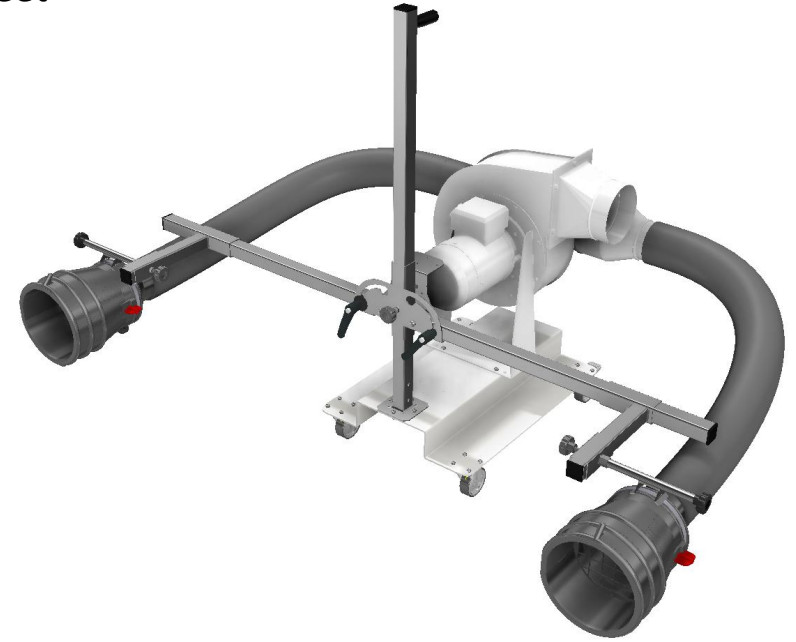

GROLLY-YA - technical datasheet